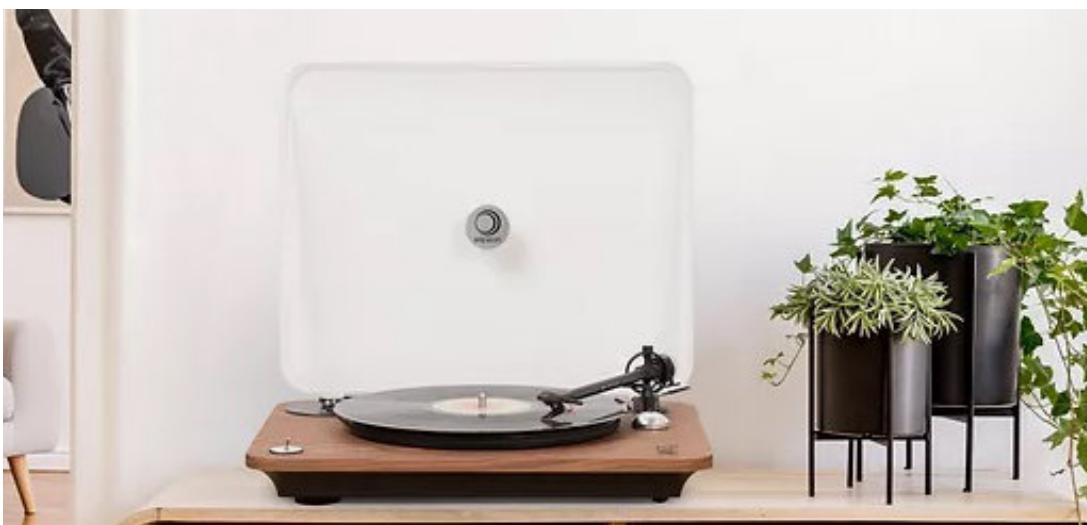

ELIPSON TURNTABLES

From $779.00

Elipson turntables are designed and assembled in Saint Fargeau in the Yonne region (Burgundy). Each Elipson turntable is entirely hand-assembled and individually tested before being sent out to guarantee optimal performance.

These turntables incorporate features such as the carbon OTT (Orbital Torsion Tonearm) arm, integrated phono pre-amps and Bluetooth for a simple and high fidelity sound experience.