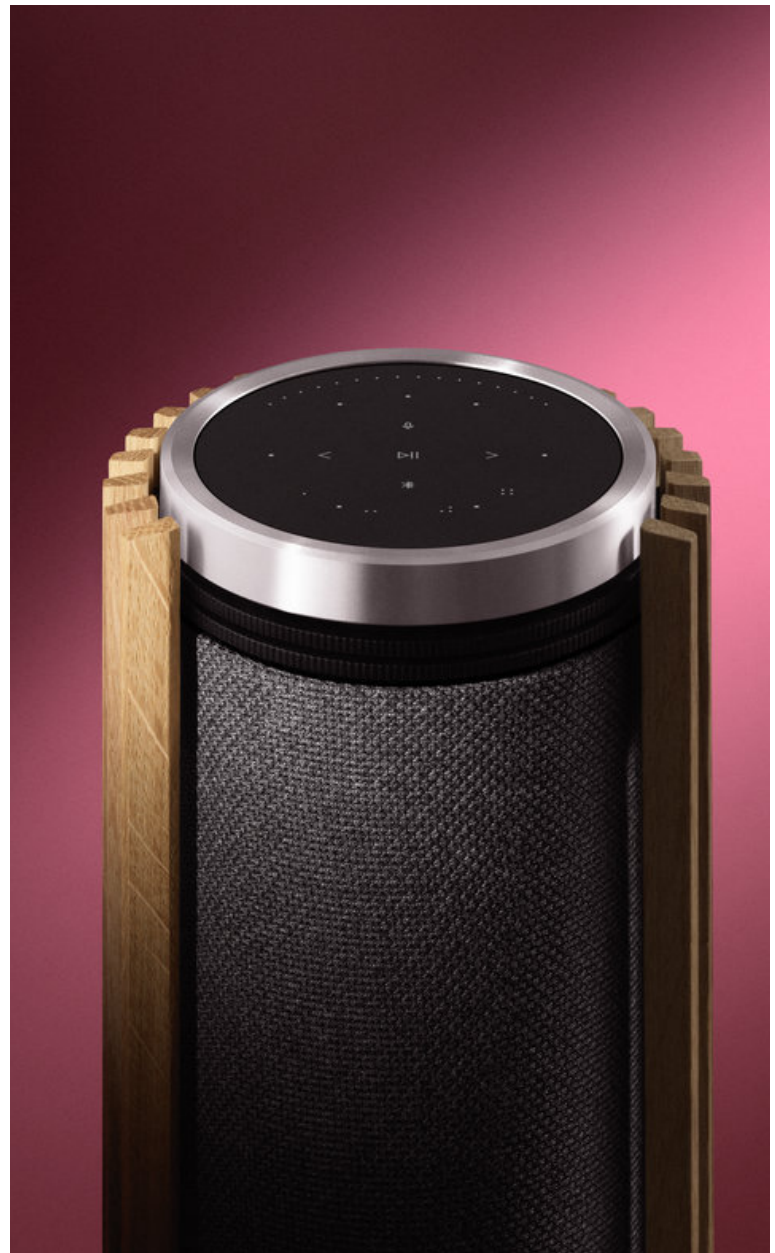

### BEOSOUND SHAPE

\$6,055.00

Beosound Shape is a wall-mounted wireless speaker system created for the design conscious music lover. The Beosound Shape delivers immersive sound staging, a fully customizable design and integrated noise dampers for improved room acoustics.

BeoSound Shape cleverly utilizes a setup with multiple speakers to deliver a concert-like perception of singer and instruments.

**BEOLAB 28****\$19,500.00**

Beolab 28 is slimmer, smarter and more surprising than any stereo speaker you've experienced before. Position it anywhere in the home and be immersed in powerful studio-grade sound that automatically adapts to your space. All in a beautifully elegant form that can be controlled with a touch.

Stream your favourite music using Chromecast, Airplay or Bluetooth. Beolab 28 works effortlessly with your preferred music services and has Bang & Olufsen Radio built-in for easy access to the stations you love. Connect with your home entertainment set up for immersive surround sound and enjoy movies and TV shows with uninterrupted audio and perfect lip-sync.