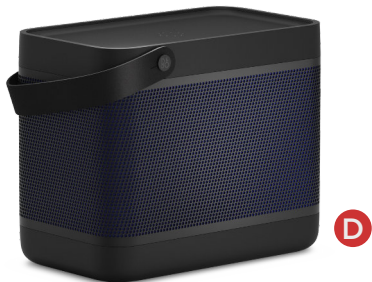

# BANG & OLUFSEN

A

B

C

D

- A Beoplay A9 Wifi Speaker
- B Beolab 28 Loudspeakers
- C Beosound Level Portable Wifi Speaker
- D Beosound Balance Wifi Speaker

- A** Beovision Harmony Television    **D** Beolit 20 Portable Speaker  
**B** Beoplay EX Earbuds    **E** Beosound Explore Portable Speaker  
**C** Beoplay H95 Headphones    **F** Beosound Theatre Soundbar