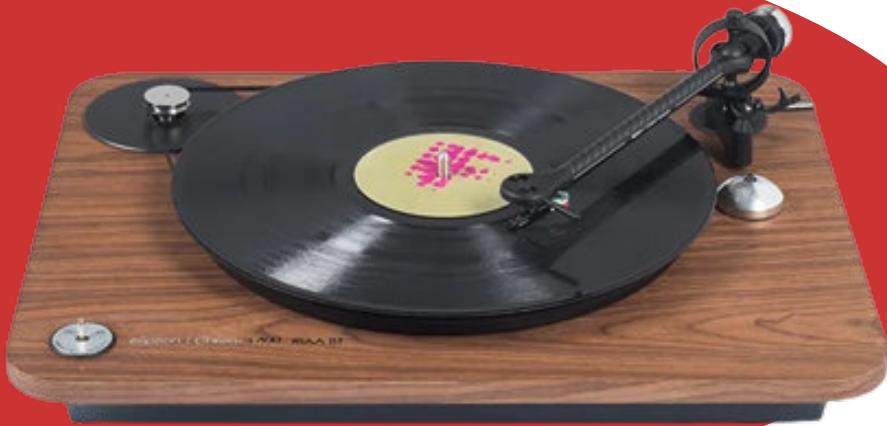

elipson

A

B

C

D

- A Chroma 400 RIAA-BT Turntable
- B Rain 8 Outdoor Speaker
- C Bell 4 Hanging Speaker
- D Chroma 200 RIAA Turntable