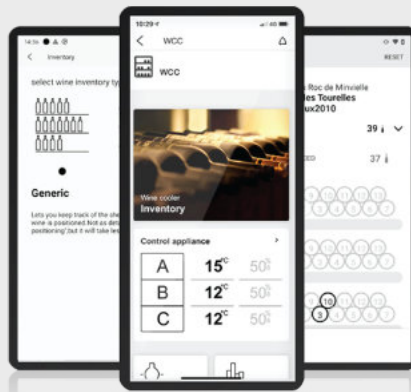

\$5499.00

Asko Wine Climate Cabinet

\$16,549.00

This Wine Climate Cabinet is built with intention. That quality can be seen in the way it has been put together – solid, stable, with effectively-sealed temperature zones and high-quality lighting. And that quality is present in the telescopic wooden shelving that both provides a secure home for your wine and looks great. As well as the TFT display through which you control and interact with the various functions.

 **ConnectLife**

CONNECT WITH YOUR WINE.

The ASKO Wine Climate Cabinet uses cutting-edge design and technology to take care of wine in a way which has been perfected over centuries. Everything they know about how to store your wine in the best possible way can be found here, in a premium, connected refrigeration cabinet that can be made as unique as your own collection – and in which you can give it pride of place.