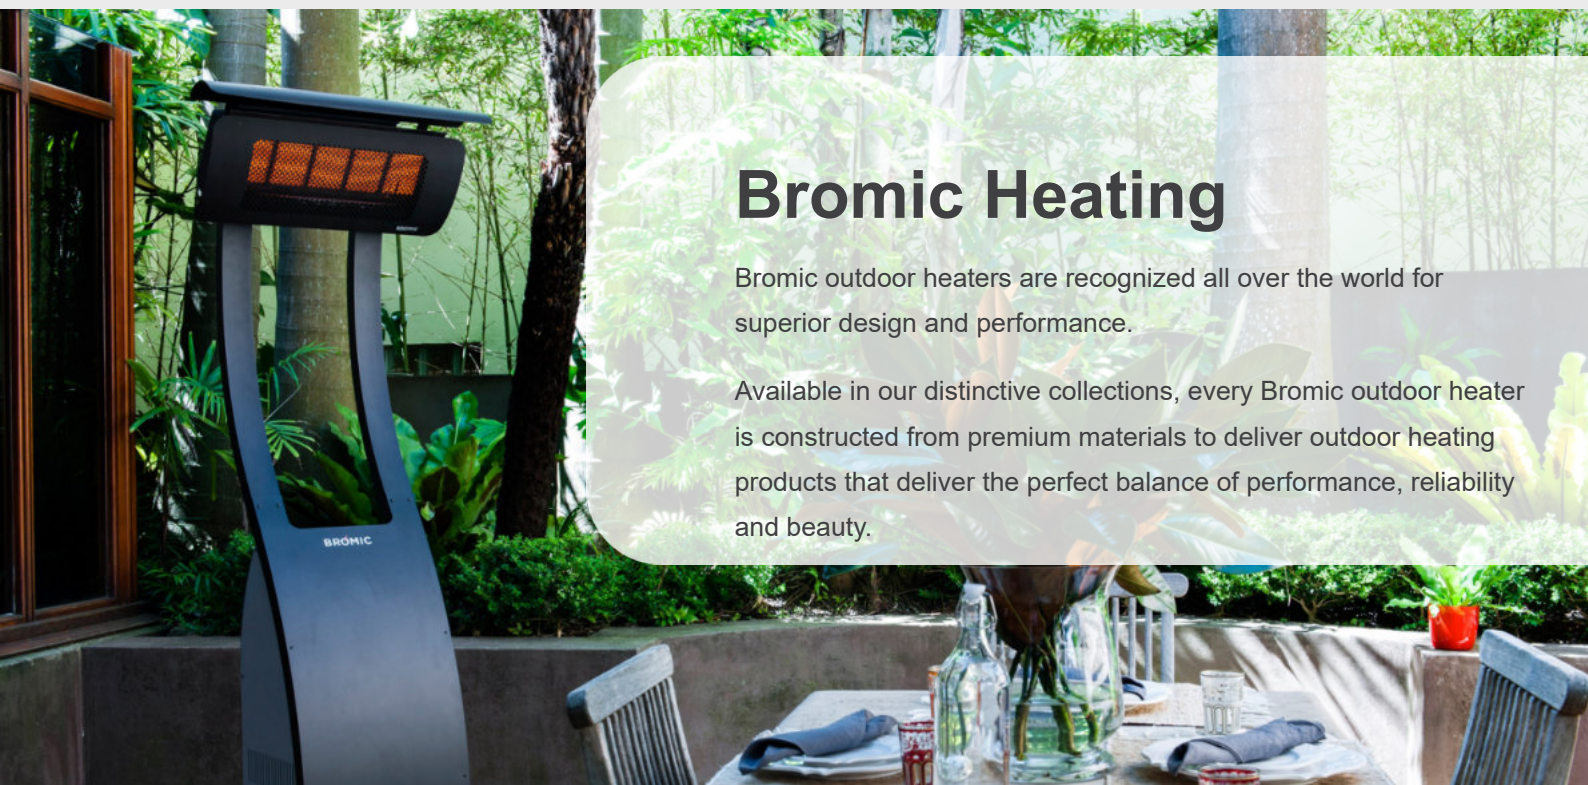

Bromic Heating

Bromic outdoor heaters are recognized all over the world for superior design and performance.

Available in our distinctive collections, every Bromic outdoor heater is constructed from premium materials to deliver outdoor heating products that deliver the perfect balance of performance, reliability and beauty.