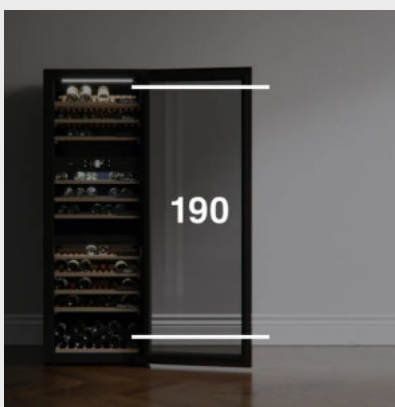

ROOM FOR THE WHOLE COLLECTION

The ASKO Wine Climate Cabinet has room for up to 190 bottles, storing them in roomy, telescopic shelving systems which are easy to access. Small chalkboards let you label your collection on the shelves.