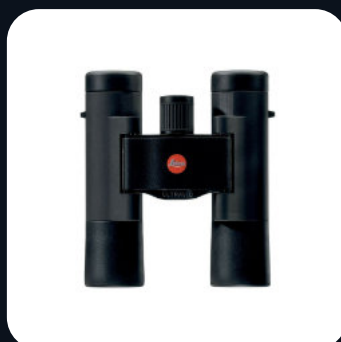

Leica M11

\$11,999.00

Perfectly meshing timeless design with contemporary performance, the Leica M11 is a rangefinder camera featuring a revised sensor design and updated connectivity while maintaining the familiar design of a Leica M Camera.

Leica CL

\$4249.00

In its design, the Leica CL embodies the traditions and handcrafted excellence of the Leica brand and carries them forward into the class of compact system cameras.

Leica SL2

\$9299.00

The SL2 is, next to the Leica M, the only mirrorless full format system camera designed and crafted in Germany, and is a technical marvel of pure performance and unmatched build quality.

Televid 82

\$4678.00

Discover the finest pin-sharp details at long distances, as if they were right before your eyes. Leica APO-Televid spotting scopes offer the highest magnifications and superior fields of view over their whole magnification range.