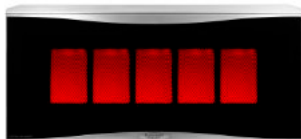

Platinum Gas Heaters $2705.00

Elegant design without compromises. The Platinum Gas heater series features a signature ceramic fascia that provides efficient and comforting even heat distribution across a large area. Available in two sizes with a wide array of mounting options.