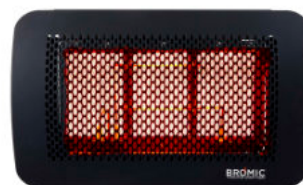

Tungsten Gas Heaters $2098.00

Durability meets power. The award-winning Tungsten Gas heater series combines high-performance stainless-steel construction with strong, directional heating. Available with two power output levels and a selection of mounting options.

Tungsten Electric Heater $1013.00

Durability meets power. The Tungsten Electric heater series offers high-performance radiant heating to outdoor and semi-enclosed spaces with a durable, industrial design style.